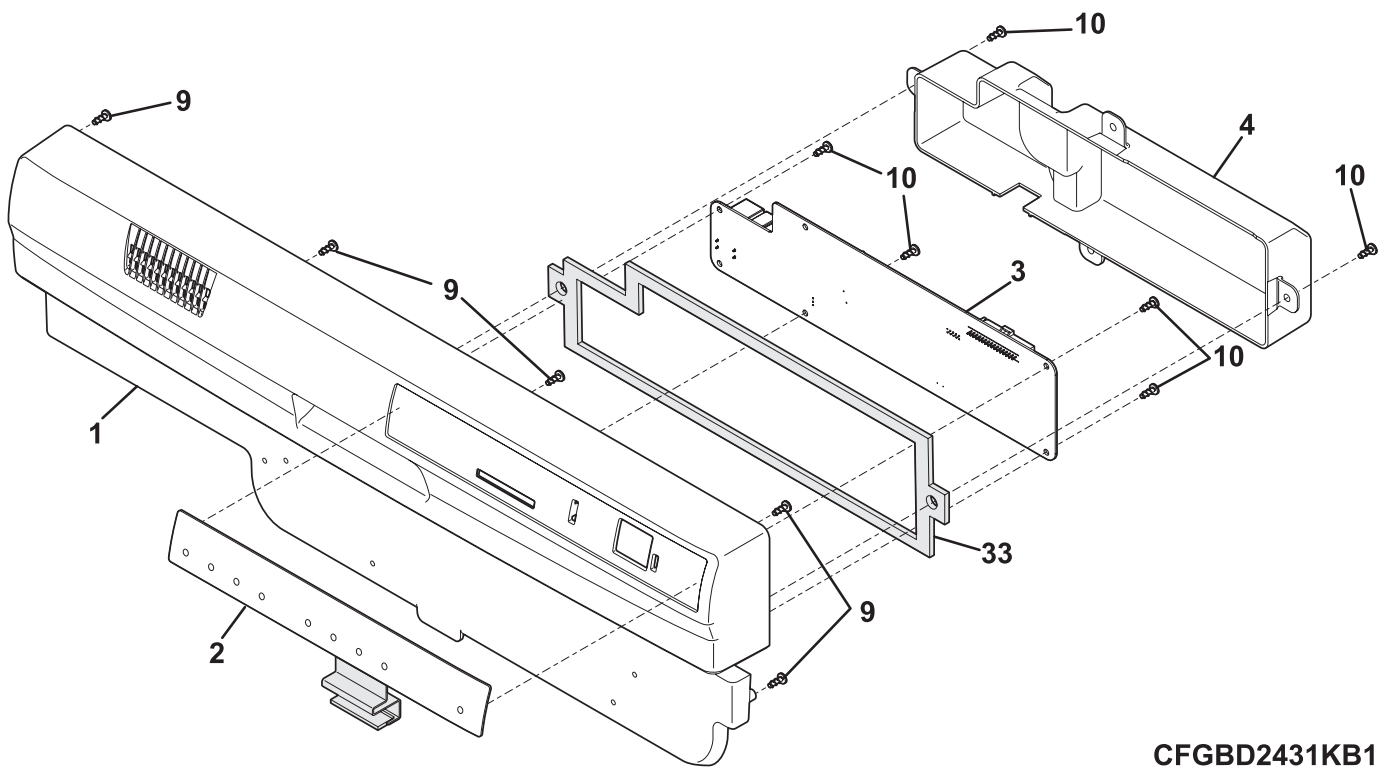

FRIGIDAIRE

Factory Parts Catalog

Product No.	FGBD2431KB1	FGBD2431KF1	FGBD2431KQ1	FGBD2431KW1
Series	Built-in 24"	Built-in 24"	Built-in 24"	Built-in 24"
Color	black	stainless	bisque	white
Owner's Guide English	154768601	154768601	154768601	154768601
Owner's Guide Spanish	154768603	154768603	154768603	154768603
Owner's Guide French	154768602	154768602	154768602	154768602
Service Data Sheet	154768301	154768301	154768301	154768301
Energy Guide	154758430	154758430	154758430	154758430
Installation Instructions	154427301	154427301	154427301	154427301
Market	North America	North America	North America	North America

24-INCH BUILT-IN DISHWASHER

Model No.
FGBD2431K

Publication No.
5995554960
09/10/29
(EN/SERVICE/ECL)
821

CONTROL PANEL

CFGBD2431KB1

CONTROL PANEL

Model Index: **A** FGBD2431K (FGBD2431KB1)
 B FGBD2431K (FGBD2431KF1)
 C FGBD2431K (FGBD2431KQ1)
 D FGBD2431K (FGBD2431KW1)

POS. NO	PART NO.		DESCRIPTION
1	154752603	A B - -	Console Assembly, w/pocket handle, black
1	154752604	- - C -	Console Assembly, w/pocket handle, bisque
1	154752601	- - - D	Console Assembly, w/pocket handle, white
2 #	154731703	A B - -	Insert, control panel, black
2 #	154731704	- - C -	Insert, control panel, bisque
2 #	154731701	- - - D	Insert, control panel, white
3 #	154752701	A B C D	Control Assembly, electronic
4	154718801	A B C D	Cover, control
9	154282901	A B C D	Screw, Phillips, 8-10 x .7
10	154294701	A B C D	Screw, #7 plas .375, (6), disp. assy.
33	154478901	A B C D	Gasket, cover
* #	154791401	A B C D	Harness, wiring, main
*	154758430	A B C D	Energy Guide
*	154409401	A B C D	Screw, ground, #8-18 x .375